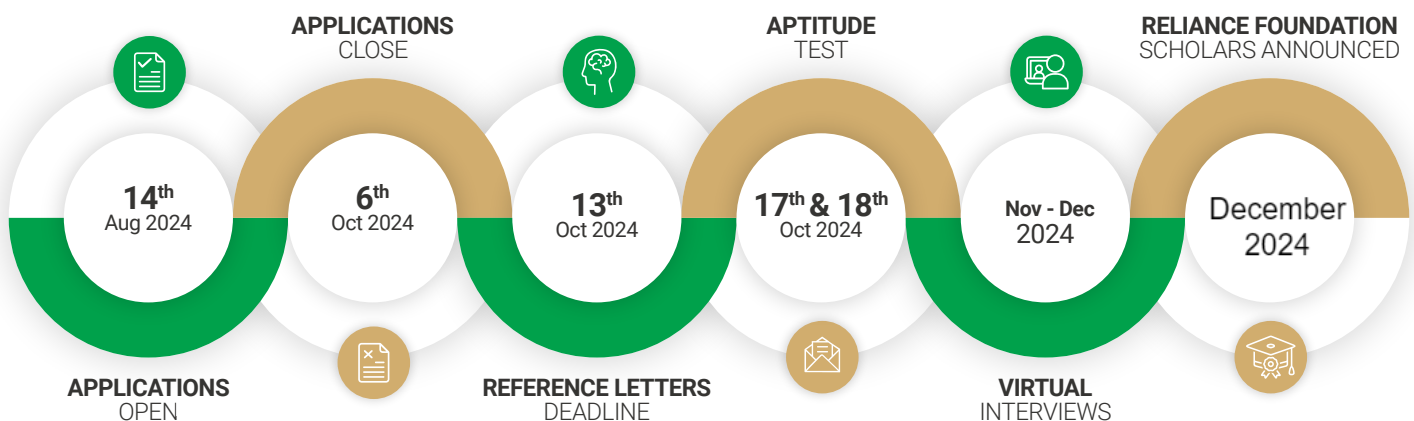

During the 2024-25 academic cycle, Reliance Foundation Postgraduate Scholarships will support the most exceptional first-year postgraduate students pursuing select future-ready courses in Engineering, Technology, Energy and Life-Sciences.

Eligibility

- ▶ Resident of India
- ▶ 1st year regular full time PG Students with a score of 550 - 1,000 in the GATE Examination.

OR

Students who have not attempted GATE but have scored 7.5 or above in their Undergraduate CGPA (or % normalised to CGPA)

- ▶ Eligible degree programmes – Select future-ready courses in Engineering, Technology, Energy and Life-Sciences. Please refer to the website for the full list of eligible programmes.

Timeline

WhatsApp "Hi"
to 7977-100-100